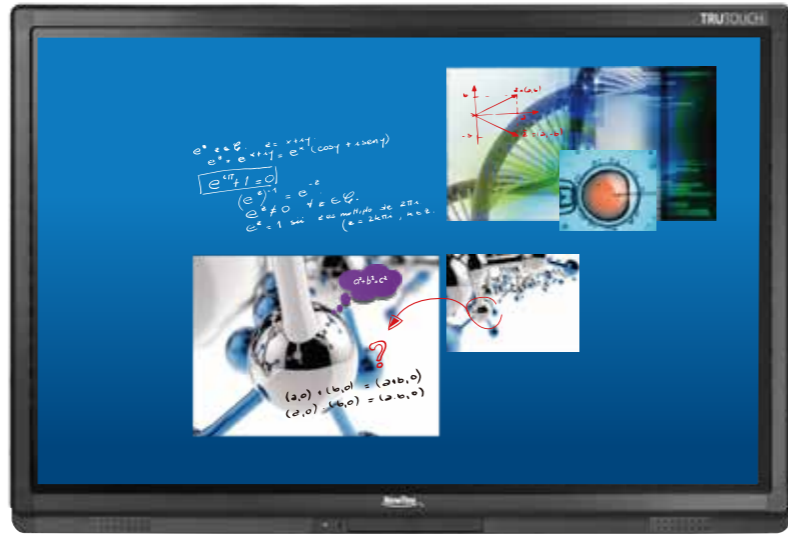

Product Advanced Features

Connectivity

Share everything by the way you like to use, not only physical cable to input but also wireless solution.